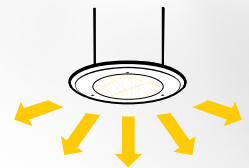

Form and function combine for optimal daylight diffusion with:

- Solatube Decorative Fixtures
- Ventilation, dimmer and nighttime lighting options
- Available in round or square

* Specular reflectance greater than 99% with wavelength specific reflectance up to 99.7% for the visible spectrum